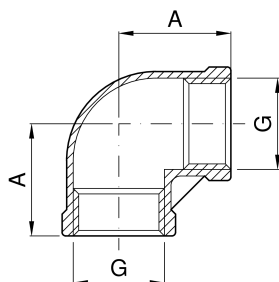

Coude FEMELLE GAS

codice	G	A
	inch	mm
4.630.AA.04-Y	1/4	17
4.630.AA.05-Y	3/8	20
4.630.AA.08-Y	1/2	24
4.630.AA.10-Y	3/4	27.5
4.630.AA.13-Y	1	31.5
4.630.AA.29-Y	1 1/4	37.5
4.630.AA.38-Y	1 1/2	41.5

codice	G	A
	inch	mm
4.630.AA.50-Y	2	51
4.630.AA.65-Y	2 ½	62.5
4.630.AA.71-Y	3	