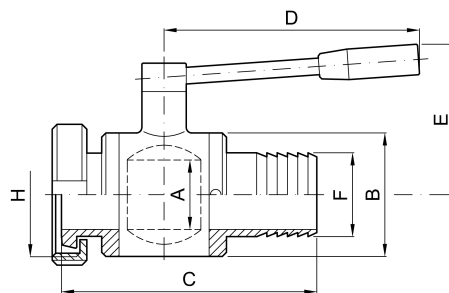

Two ways ball valve DIN FEMALE-HOSE HOLDER ends

codice	DN	H	F	A	B	C	D	E	
	mm	mm	mm	mm	mm	mm	mm	mm	kg
2.100.EV.12-A	25	52 x 1/4	30	25	50	135	98	75	1,2