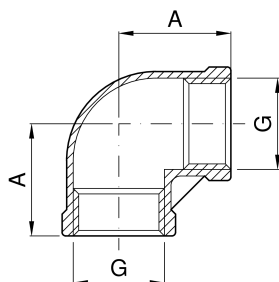

90° elbow BSP FEMALE

codice	G	A
	inch	mm
4.630.AA.04-Y	1/4	17
4.630.AA.05-Y	3/8	20
4.630.AA.08-Y	1/2	24
4.630.AA.10-Y	3/4	27.5
4.630.AA.13-Y	1	31.5
4.630.AA.29-Y	1 1/4	37.5
4.630.AA.38-Y	1 1/2	41.5

codice	G	A
	inch	mm
4.630.AA.50-Y	2	51
4.630.AA.65-Y	2 ½	62.5
4.630.AA.71-Y	3	